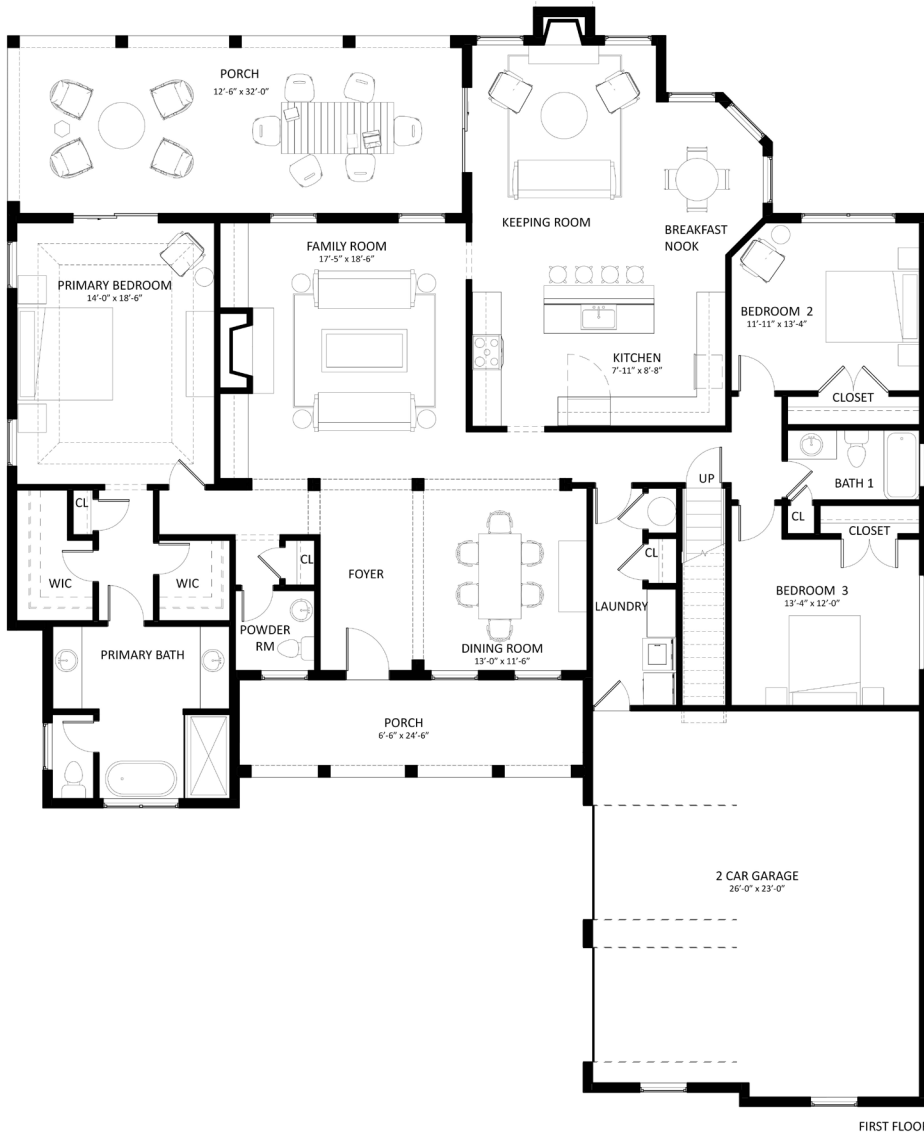

THE JOSEPHINE

3,260 SQ FT.

(304) 433-1601
www.jbgbuilders.com

THE JOSEPHINE

3,260 SQ FT.

(304) 433-1601
www.jbgbuilders.com

FIRST FLOOR

SECOND FLOOR

THE JOSEPHINE

3,260 SQ FT.

(304) 433-1601
www.jbgbuilders.com

FIRST FLOOR

SECOND FLOOR

THE JOSEPHINE

3,260 SQ FT.

(304) 433-1601
www.jbgbuilders.com

FIRST FLOOR

SECOND FLOOR