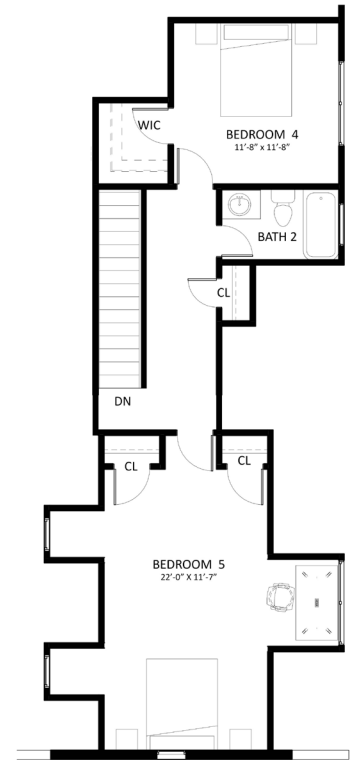

THE JOSEPHINE

3,260 SQ FT.

(304) 433-1601
www.jbgbuilders.com

THE JOSEPHINE

3,260 SQ FT.

(304) 433-1601
www.jbgbuilders.com

FIRST FLOOR

SECOND FLOOR

THE JOSEPHINE

3,260 SQ FT.

(304) 433-1601
www.jbgbuilders.com

FIRST FLOOR

SECOND FLOOR

THE JOSEPHINE

3,260 SQ FT.

(304) 433-1601
www.jbgbuilders.com

FIRST FLOOR

SECOND FLOOR