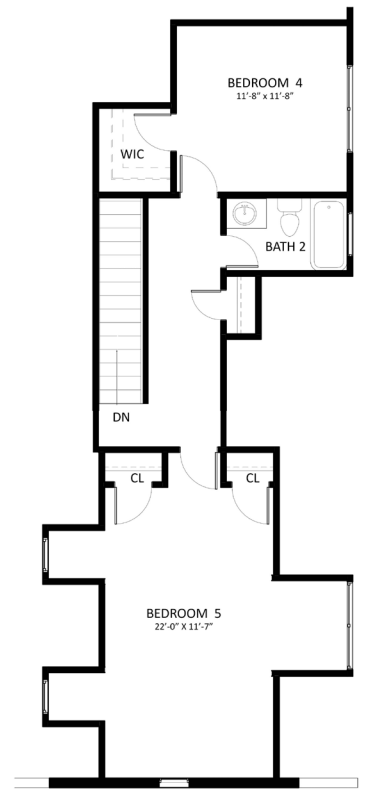

THE JOSEPHINE

3,260 SQ FT.

(304) 433-1601
www.jbgbuilders.com

THE JOSEPHINE

3,260 SQ FT.

(304) 433-1601
www.jbgbuilders.com

FIRST FLOOR

SECOND FLOOR

THE JOSEPHINE

3,260 SQ FT.

(304) 433-1601
www.jbgbuilders.com

FIRST FLOOR

SECOND FLOOR

THE JOSEPHINE

3,260 SQ FT.

(304) 433-1601
www.jbgbuilders.com

FIRST FLOOR

SECOND FLOOR