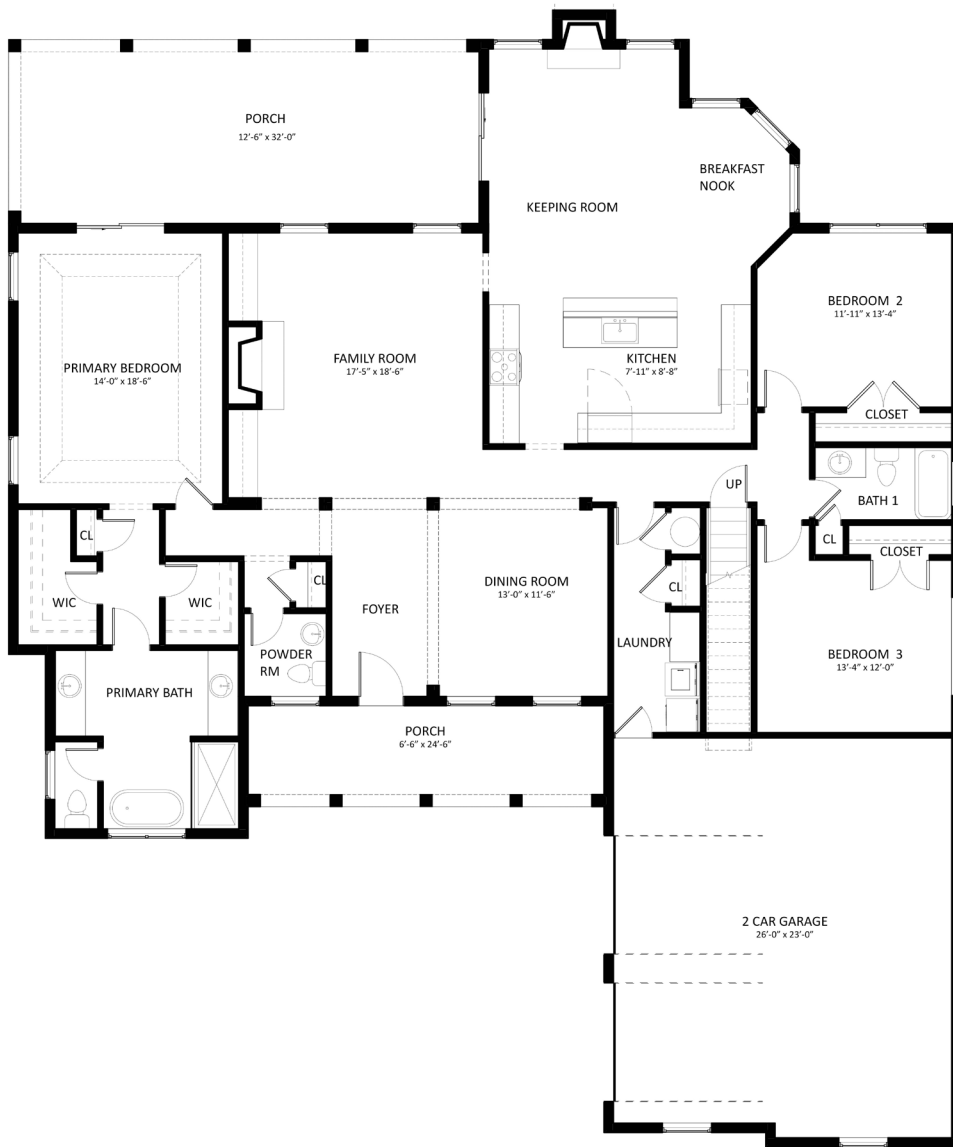

THE JOSEPHINE

3,260 SQ FT.

(304) 433-1601
www.jbgbuilders.com

THE JOSEPHINE

3,260 SQ FT.

(304) 433-1601
www.jbgbuilders.com

FIRST FLOOR

SECOND FLOOR

THE JOSEPHINE

3,260 SQ FT.

(304) 433-1601
www.jbgbuilders.com

FIRST FLOOR

SECOND FLOOR

THE JOSEPHINE

3,260 SQ FT.

(304) 433-1601
www.jbgbuilders.com

FIRST FLOOR

SECOND FLOOR