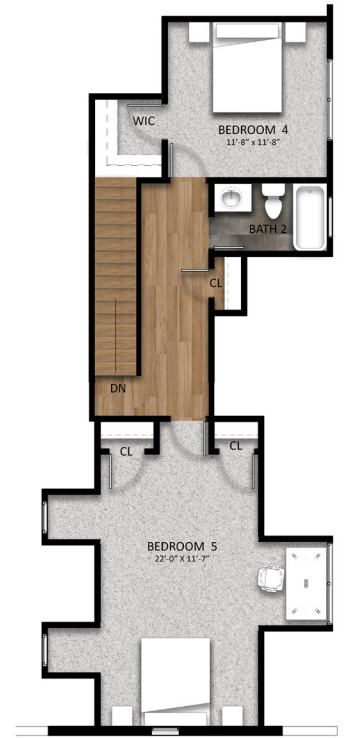

THE JOSEPHINE

3,260 SQ FT.

(304) 433-1601
www.jbgbuilders.com

THE JOSEPHINE

3,260 SQ FT.

(304) 433-1601
www.jbgbuilders.com

FIRST FLOOR

SECOND FLOOR

THE JOSEPHINE

3,260 SQ FT.

(304) 433-1601
www.jbgbuilders.com

FIRST FLOOR

SECOND FLOOR

THE JOSEPHINE

3,260 SQ FT.

(304) 433-1601
www.jbgbuilders.com

FIRST FLOOR

SECOND FLOOR