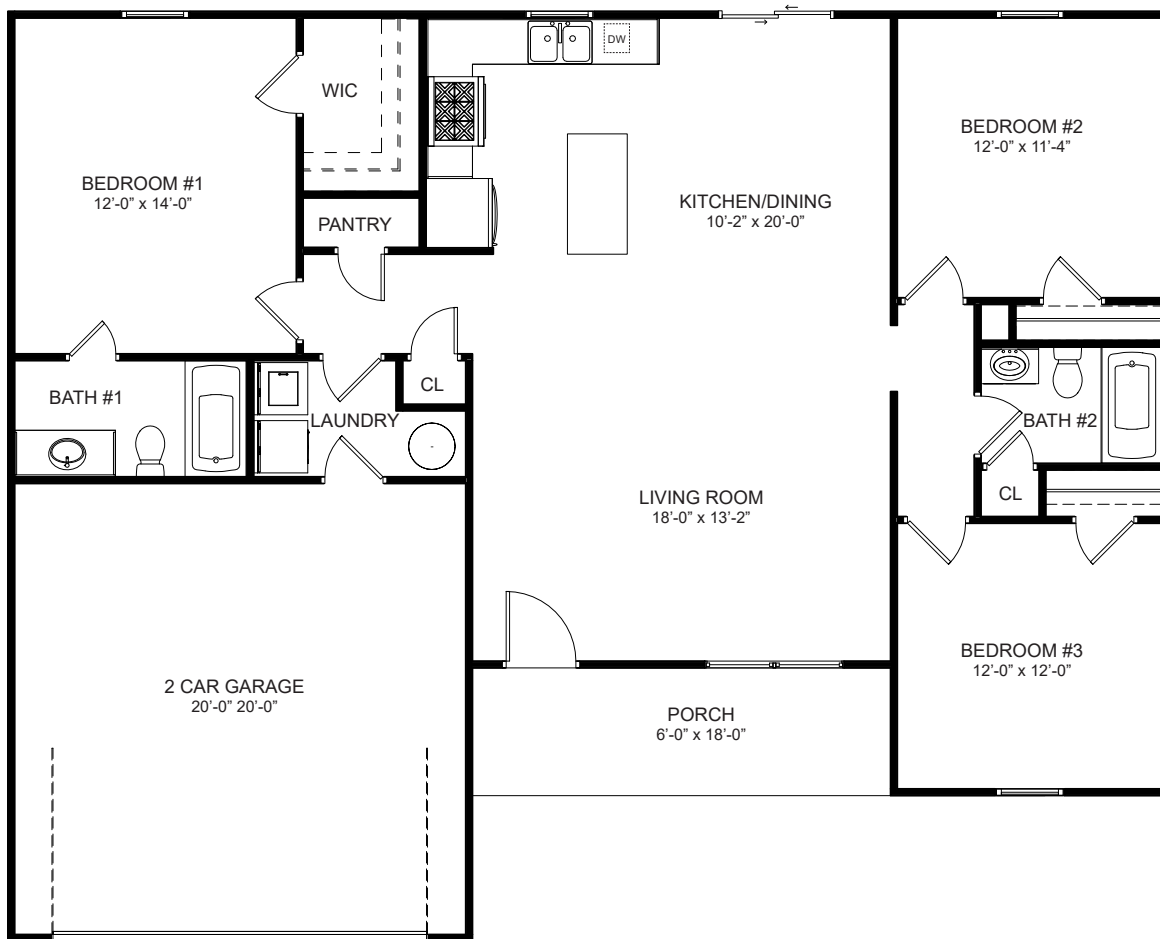

THE COLUMBUS

MAIN LEVEL

THE COLUMBUS 1,340 SQ FT